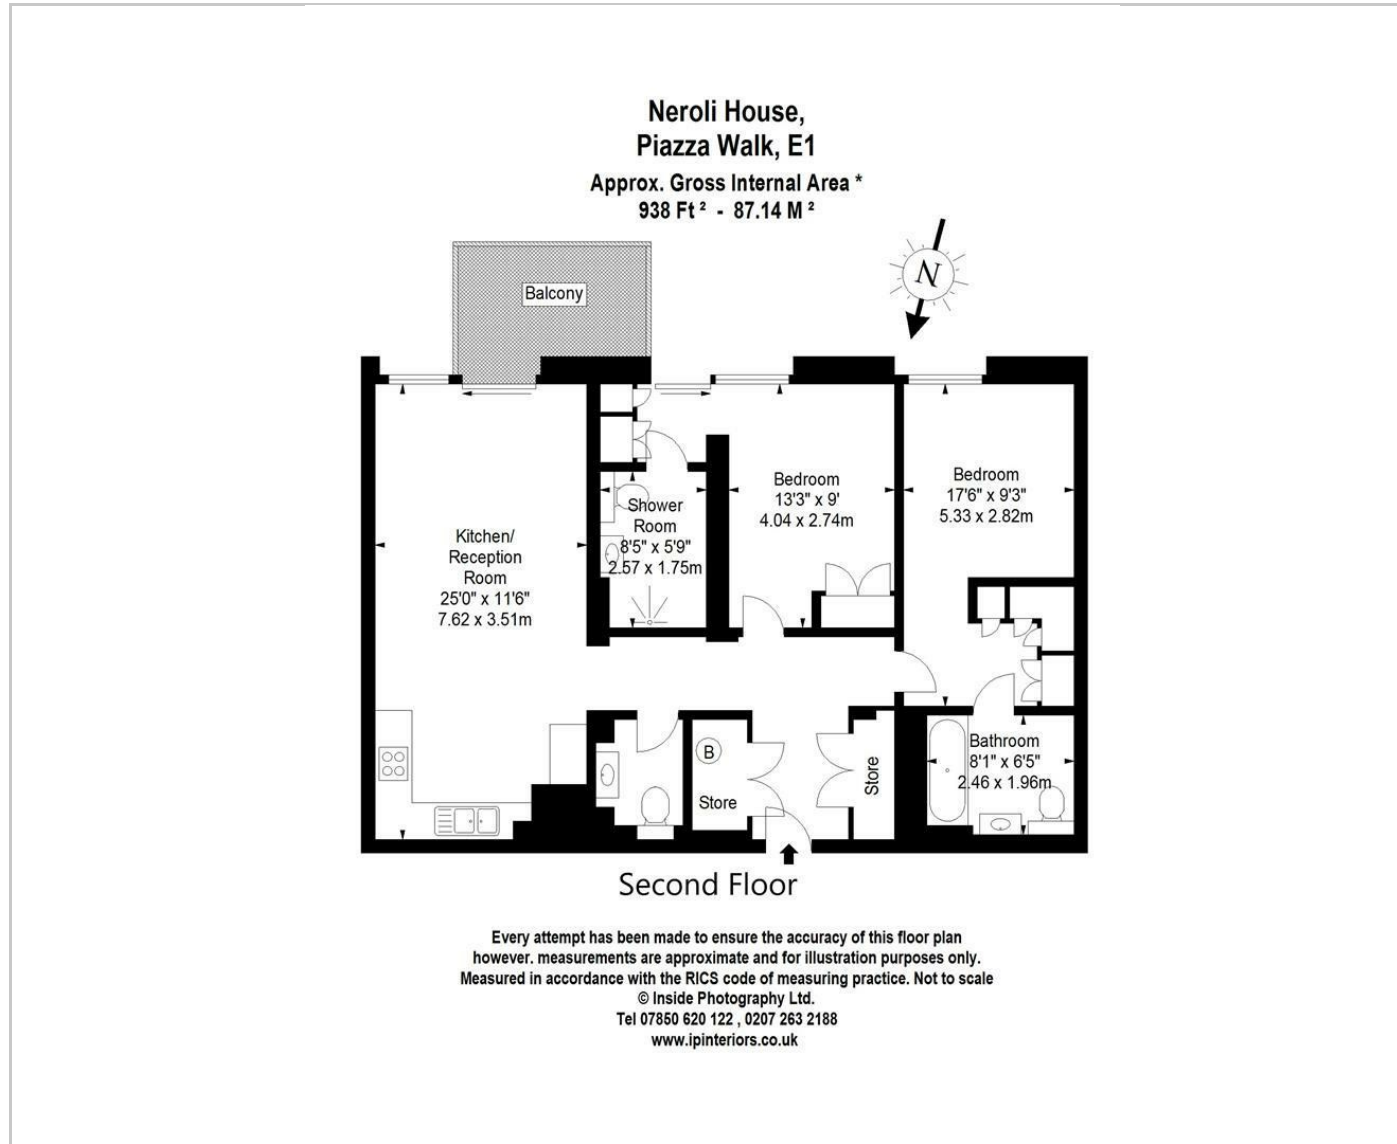

Spanning across 938 sq ft, this apartment provides ample space for all your needs. The sleek design and contemporary finishings make this property a true gem in the heart of the city.

Located in a vibrant neighbourhood with easy access to amenities, restaurants, and transportation links, Neroli House offers the best of city living. Don't miss the opportunity to make this apartment your new home sweet home in London.

## Description

## Floor Plans