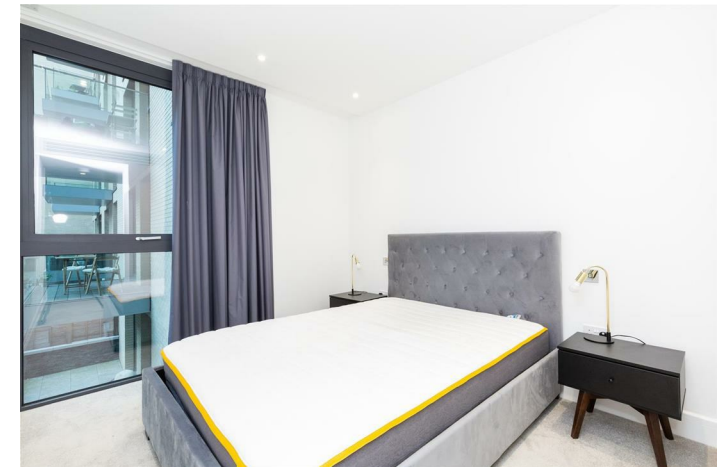

Furnished
Council Tax Band: F
Available: 26th June 2026